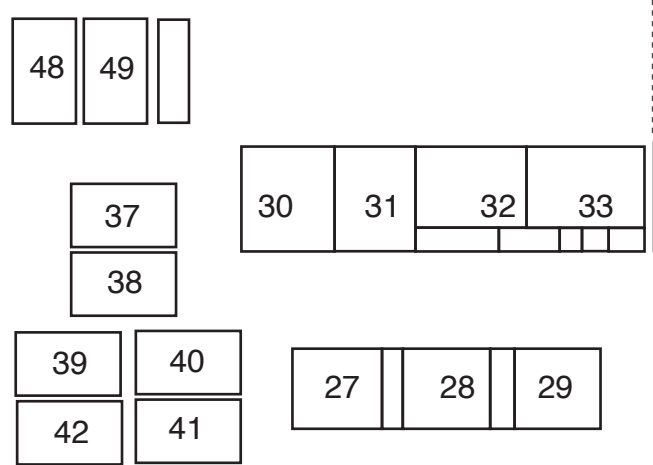

Helena Drive

Bike Cage

Bike Cage

Shop Storage